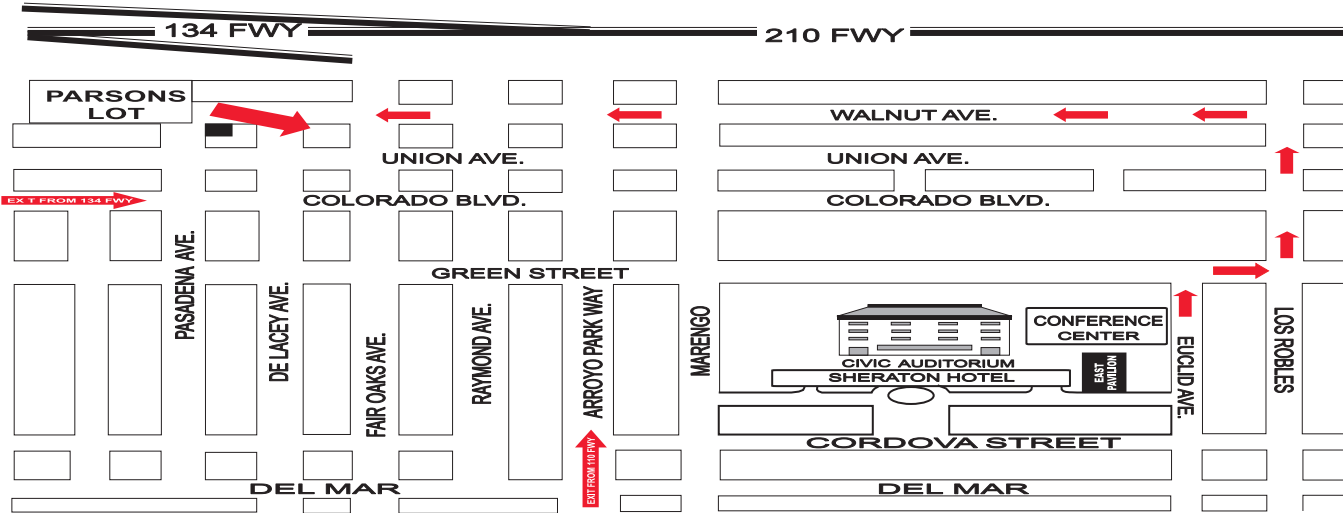

PARKING-VEHICLES OVER 6'8" AT PARSONS PARKING LOT

100 West Walnut Street
Pasadena, CA 91124

ENTER ON PASADENA AVE.

PARKING

INFORMATION

PRESENTATION AREA 40' 20'	129	229	329	429	529	629	729	
	127 226	227 326	327 426	427 526	527 626	627 726	727 826	
	224	324	424	524	624	724	824	
	123 222	223 322	323 422	423 522	523 622	623 722	723 822	
	121 220	221 320	321 420	421 520	521 620	621 720	721 820	
	119 218	219 318	319 418	419 518	519 618	619 718	719 818	
	117	217	317	417	517	617	717	
	110	210	310	410	510	610	710	810
	108	208	308	408	508	608	708	808
	106	206	306	406	506	606	706	806
	104	204	304	404	504	604	704	804
	102	202	302	402	502	602	702	802
	100	201	301	401	501	601	701	801

ENTRANCE

ENTRANCE

IHACI'S 42nd HVAC/R/SM TRADE SHOW FLOOR PLAN